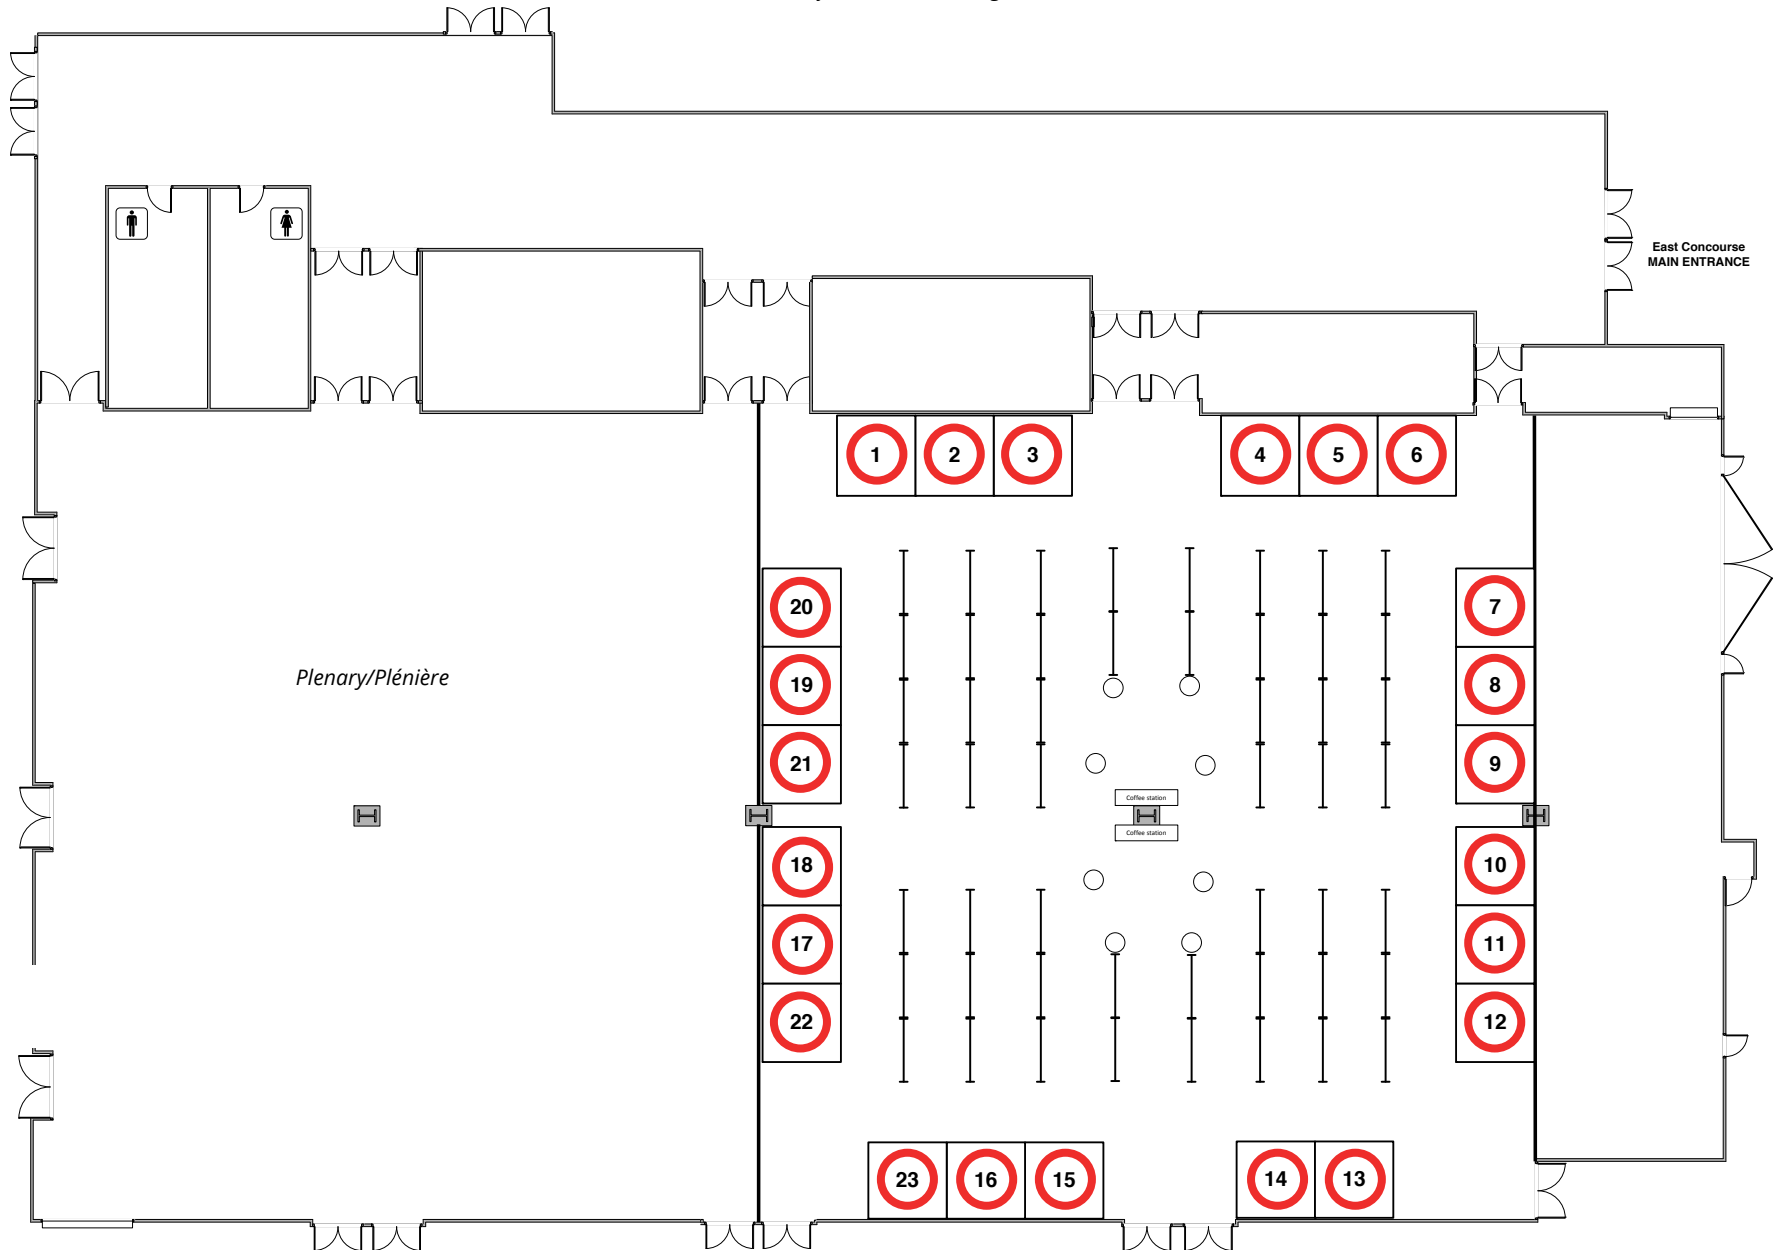

# RBC Convention Centre Winnipeg

## Floor Plan / Plan de salle

First floor / Premier étage

Room 1-2, 11-13

Room 3-4, 7-10

1. Campbell Scientific Canada
2. Government of Nunavut
3. Yukon Research Centre
4. Ocean Networks Canada
5. JASCO Applied Sciences (Canada) Ltd
6. DASCO Equipment
7. ATS Services Limited
8. Canadian Scientific Submersible Facility
9. Arctic Institute of North America
10. Hoskin Scientific Ltd.
11. Polar Continental Shelf Program
12. Eeyou Marine Regions Entities
13. Students on Ice
14. ROMOR
15. Kongsberg Maritime
16. RBR Ltd.
17. Institut nordique du Québec
18. Polar Knowledge Canada
19. Canadian Science Publishing
20. Canadian Space Agency/Agence spatiale canadienne
21. Canadian Network of Northern Research Operators
22. Solara Remote Data Delivery Inc.
23. Inuit Tapiriit Kanatami